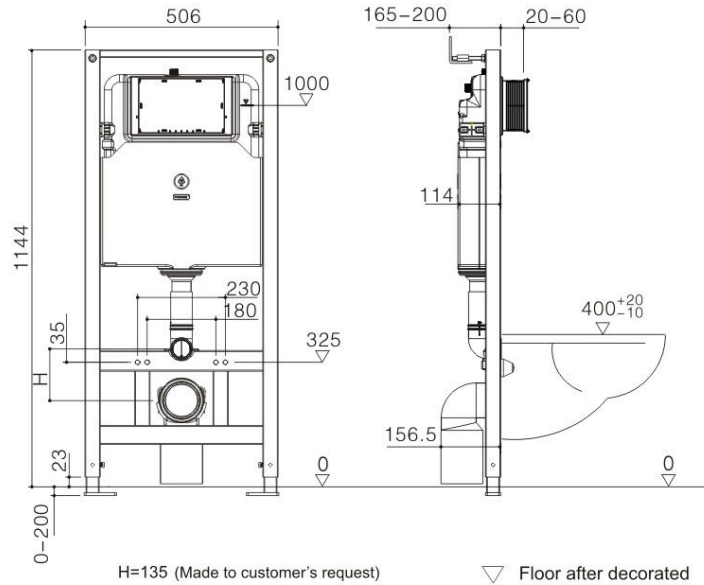

Unit:mm

Concealed Cistern

**G3004A**

### Concealed Cistern

Water volume adjustment	Full flush	4.5L-7L
	Half flush	3L-5L
Actuator size : 245x165mm		Front push
Designed for wall-hung toilet		Applicable for solid walls and dry build up wall (plasterboard)

Actuator Size: 245x165mm